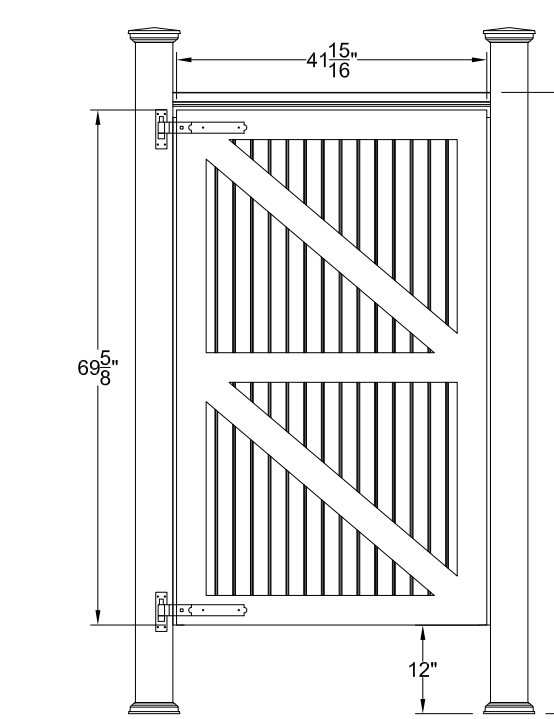

Complete Deluxe Open Back Shower Enclosure for a 4' x 8' Foot Print - SED-4X8-KIT-OB
Includes Five 5" x 93-5/8" PVC Sleeves with caps/trim rings, 3 Deluxe Shower Panels with assembly hardware, 1 Beaded PVC door with door latch hardware (black hinges, strike & privacy stops), closed back. (Customer supplied 4x4's or INTEX structural mounts required)