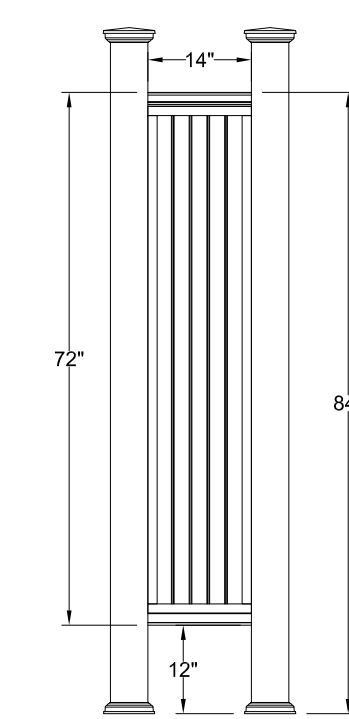

Complete Deluxe Open Back Shower Enclosure for a 4' x 8' Foot Print - SED-4X8-KIT-OB
Includes Five 5" x 93-5/8" PVC Sleeves with caps/trim rings, 3 Deluxe Shower Panels with assembly hardware, 1 Beaded PVC door with door latch hardware (black hinges, strike & privacy stops), closed back. (Customer supplied 4x4's or INTEX structural mounts required)