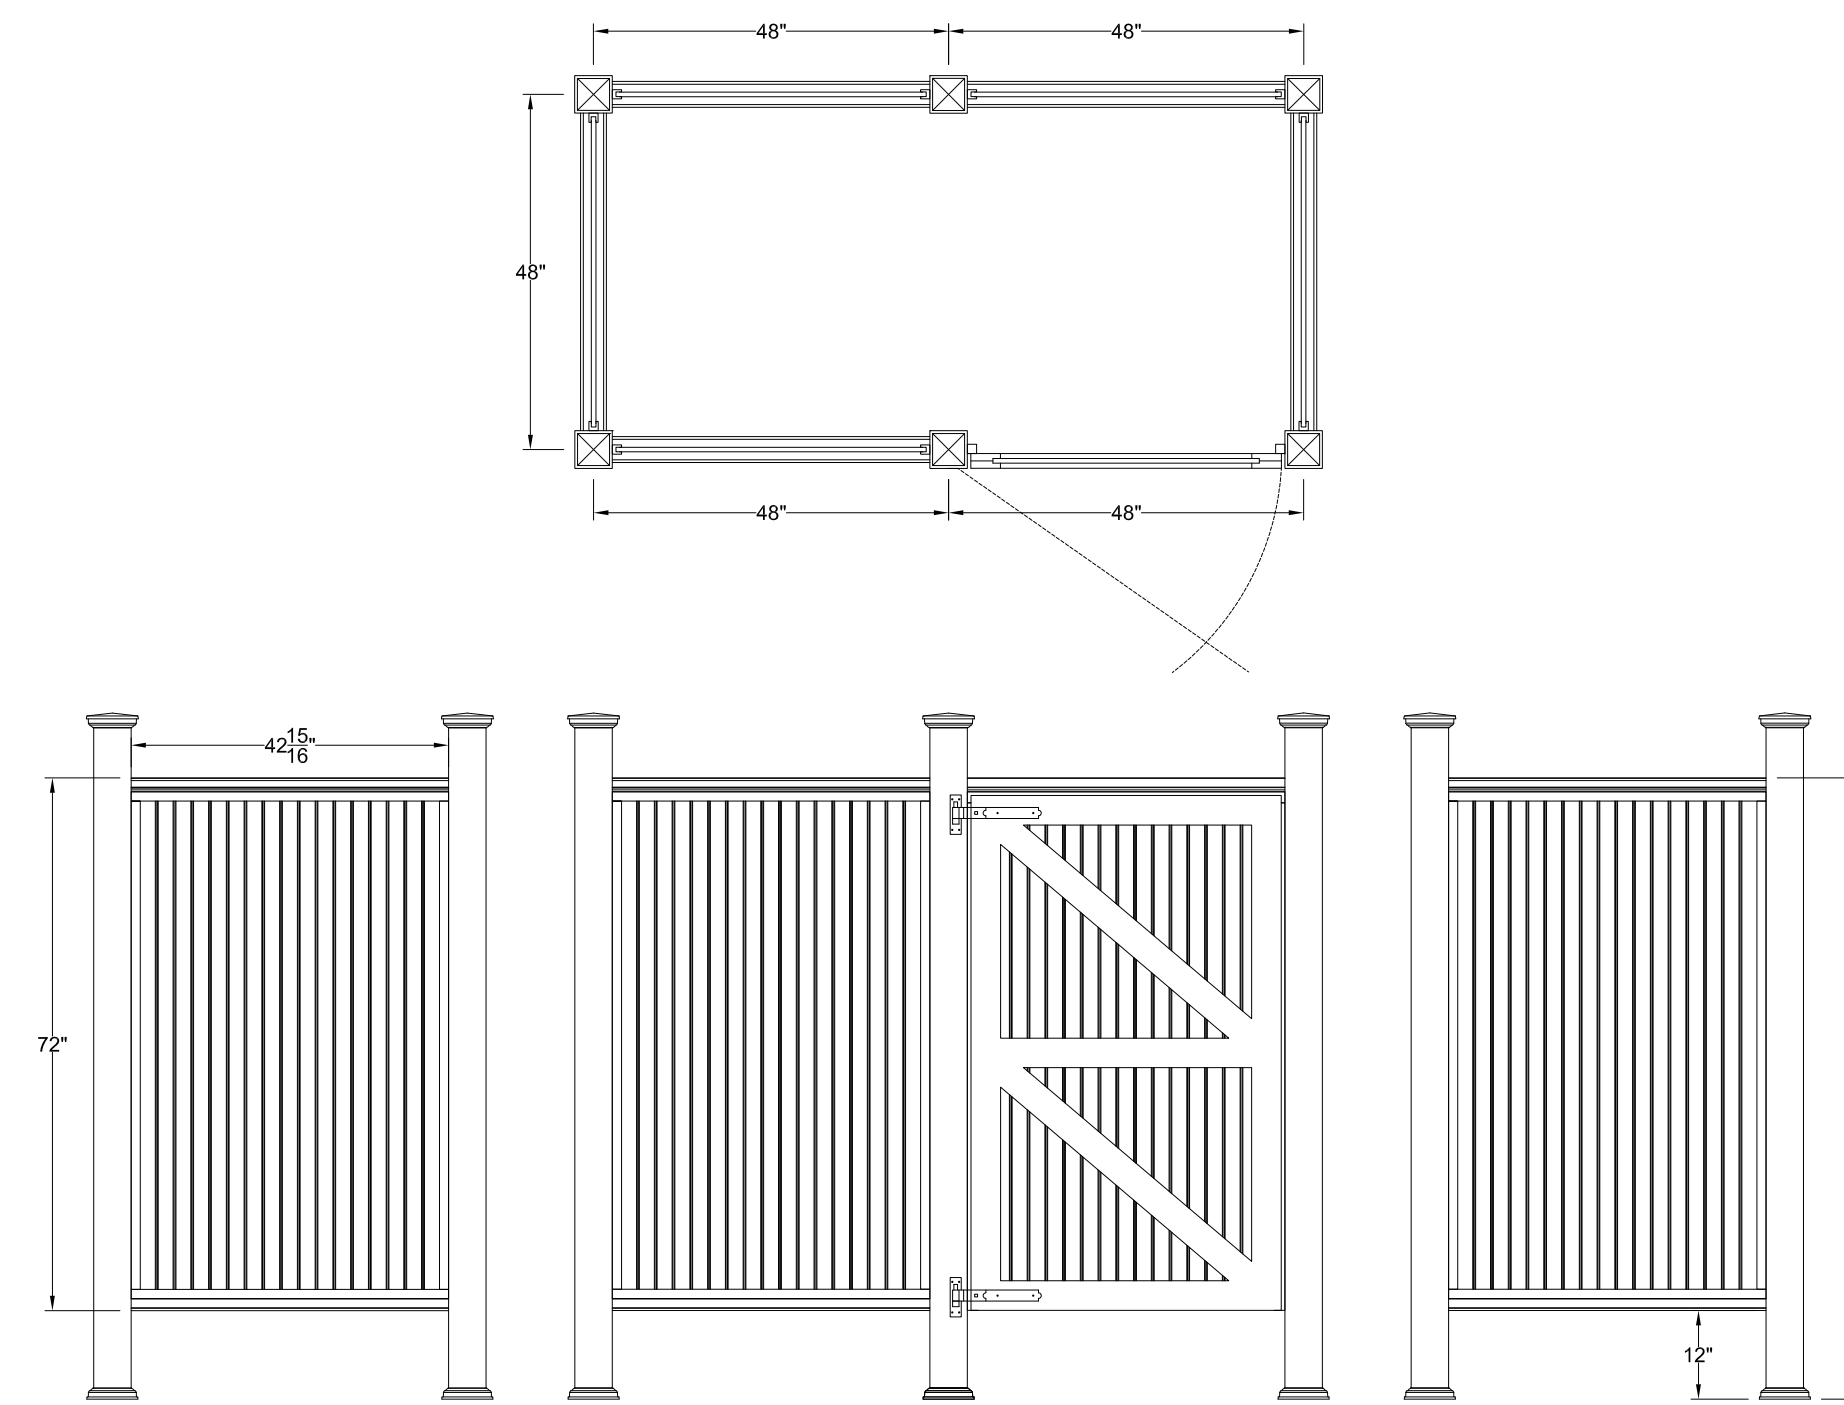

Complete Deluxe Closed Back Shower Enclosure for a
4' x 8' Foot Print

Complete Deluxe Closed Back Shower Enclosure for a 4' x 8' Foot Print - SED-4X8-KIT-CB
Includes Six 5" x 93-5/8" PVC Sleeves with caps/trim rings, 5 Deluxe Shower Panels with assembly hardware, 1 Beaded PVC door with door latch hardware (black hinges, strike & privacy stops), closed back. (Customer supplied 4x4's or INTEX structural mounts required)

Complete Deluxe Closed Back Shower Enclosure for a
4' x 4' Foot Print