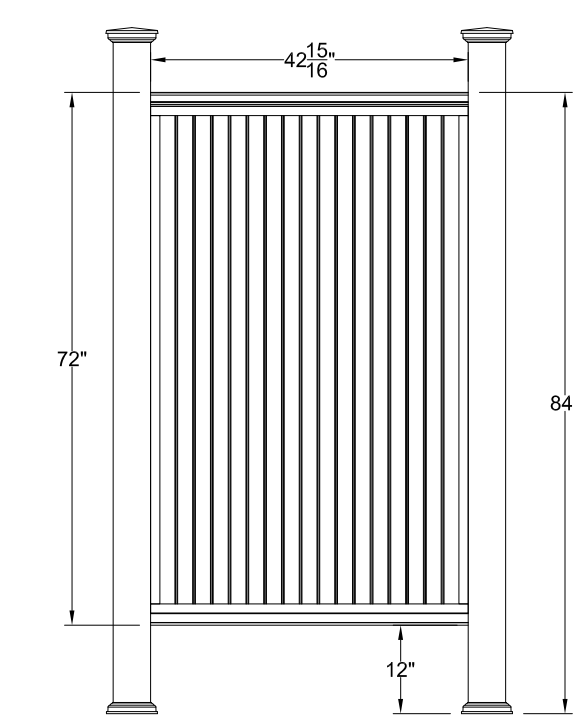

Complete Deluxe Open Back Shower Enclosure for a 4' x 8' Foot Print - SED-4X8-KIT-OB
Includes Five 5" x 93-5/8" PVC Sleeves with caps/trim rings, 3 Deluxe Shower Panels with assembly hardware, 1 Beaded PVC door with door latch hardware (black hinges, strike & privacy stops), closed back. (Customer supplied 4x4's or INTEX structural mounts required)