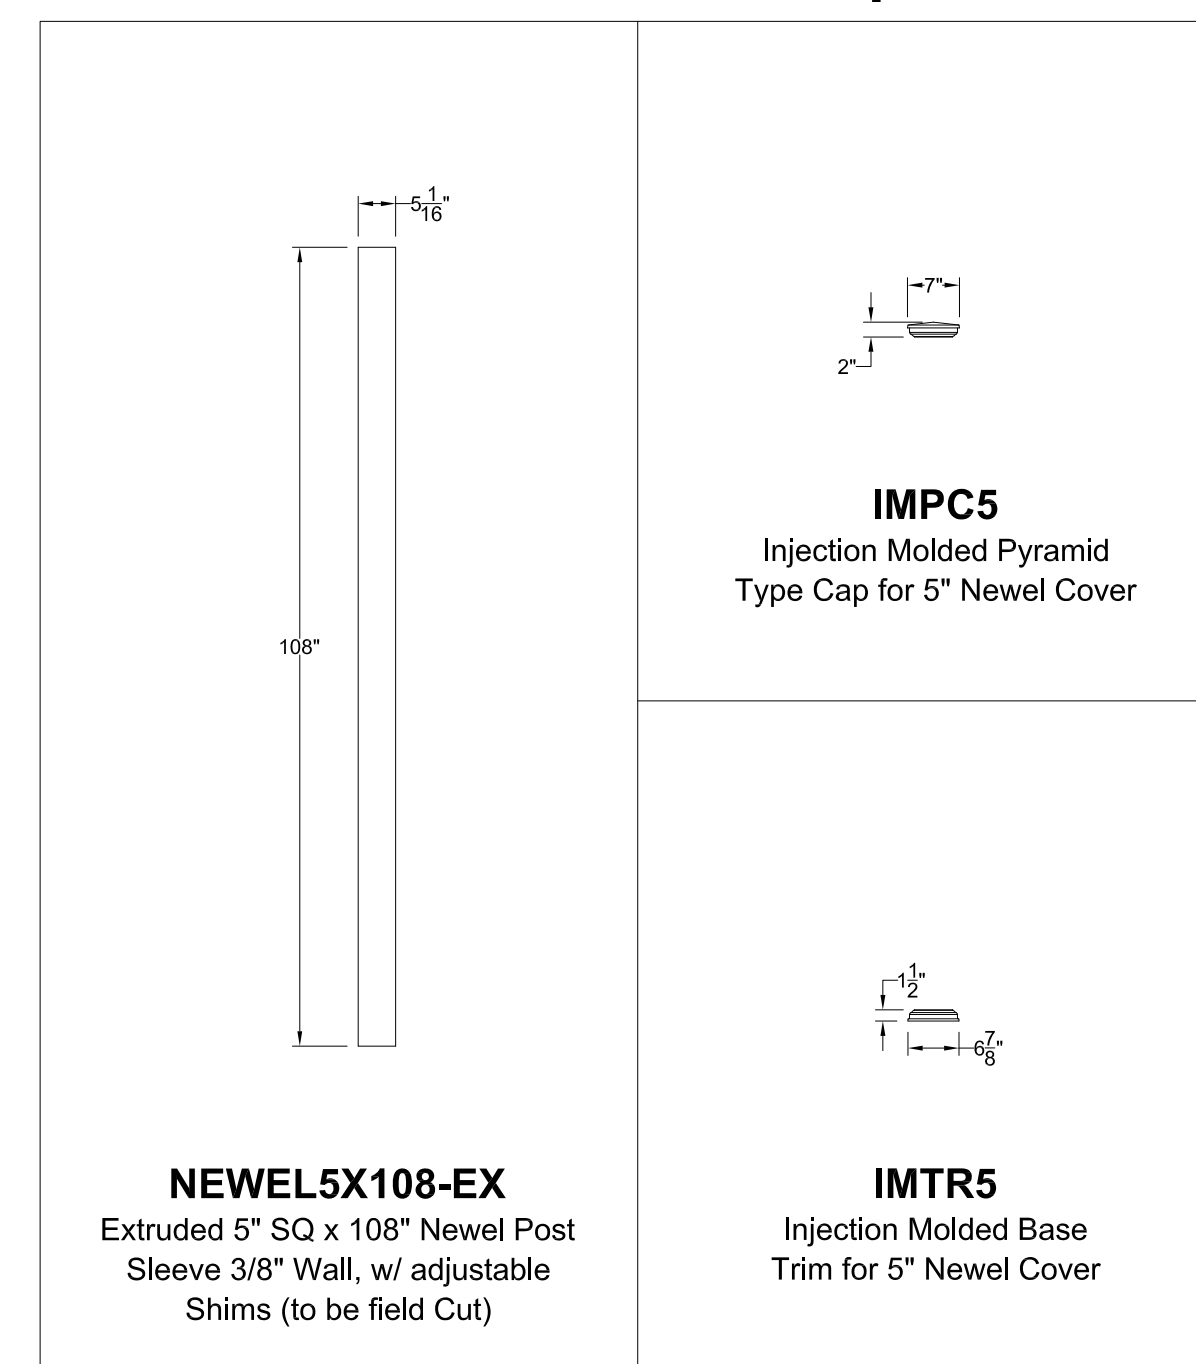

Post Sleeves & Caps