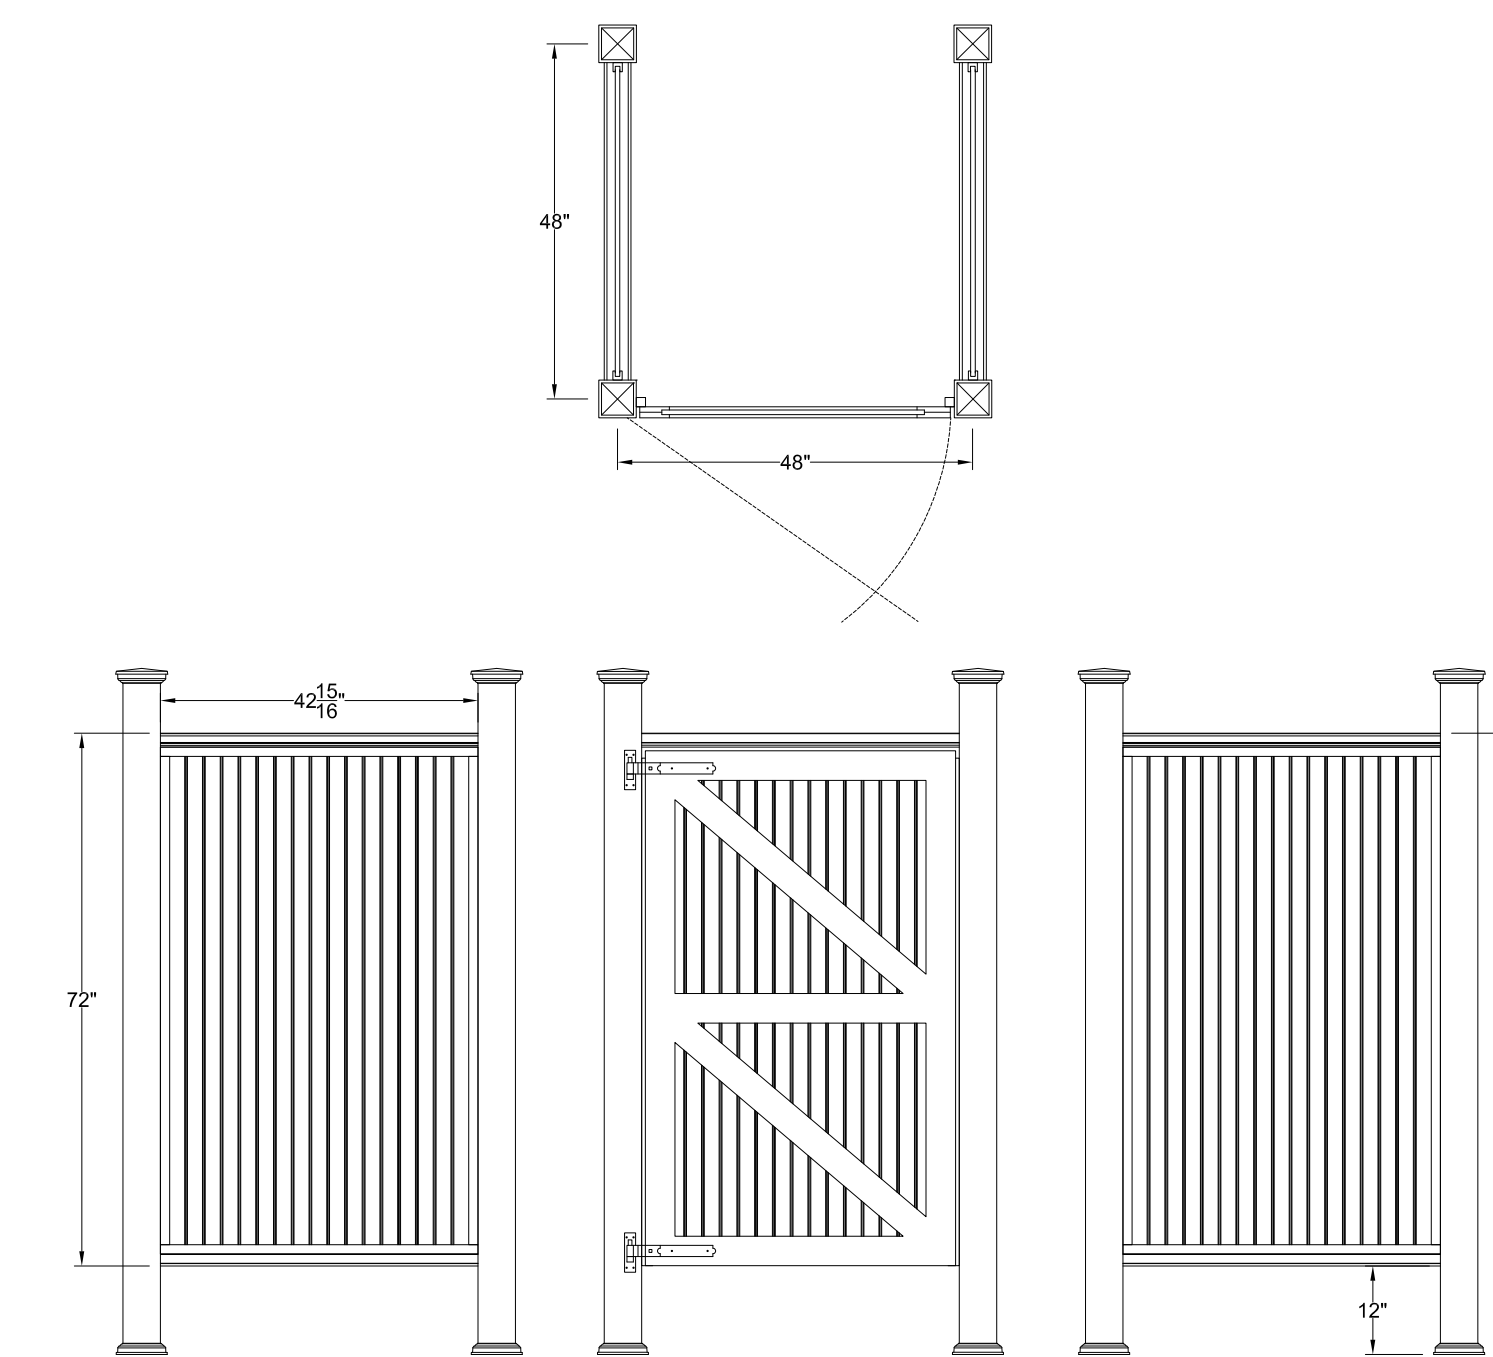

Complete Deluxe Open Back Shower Enclosure for a 4' x 4' Foot Print - SED-4X4-KIT-CB
Includes Four 5" x 93-5/8" PVC Sleeves with caps/trim rings, 2 Deluxe Shower Panels with assembly hardware, 1 Beaded PVC door with door latch hardware (black hinges, strike & privacy stops), closed back. (Customer supplied 4x4's or INTEX structural mounts required)