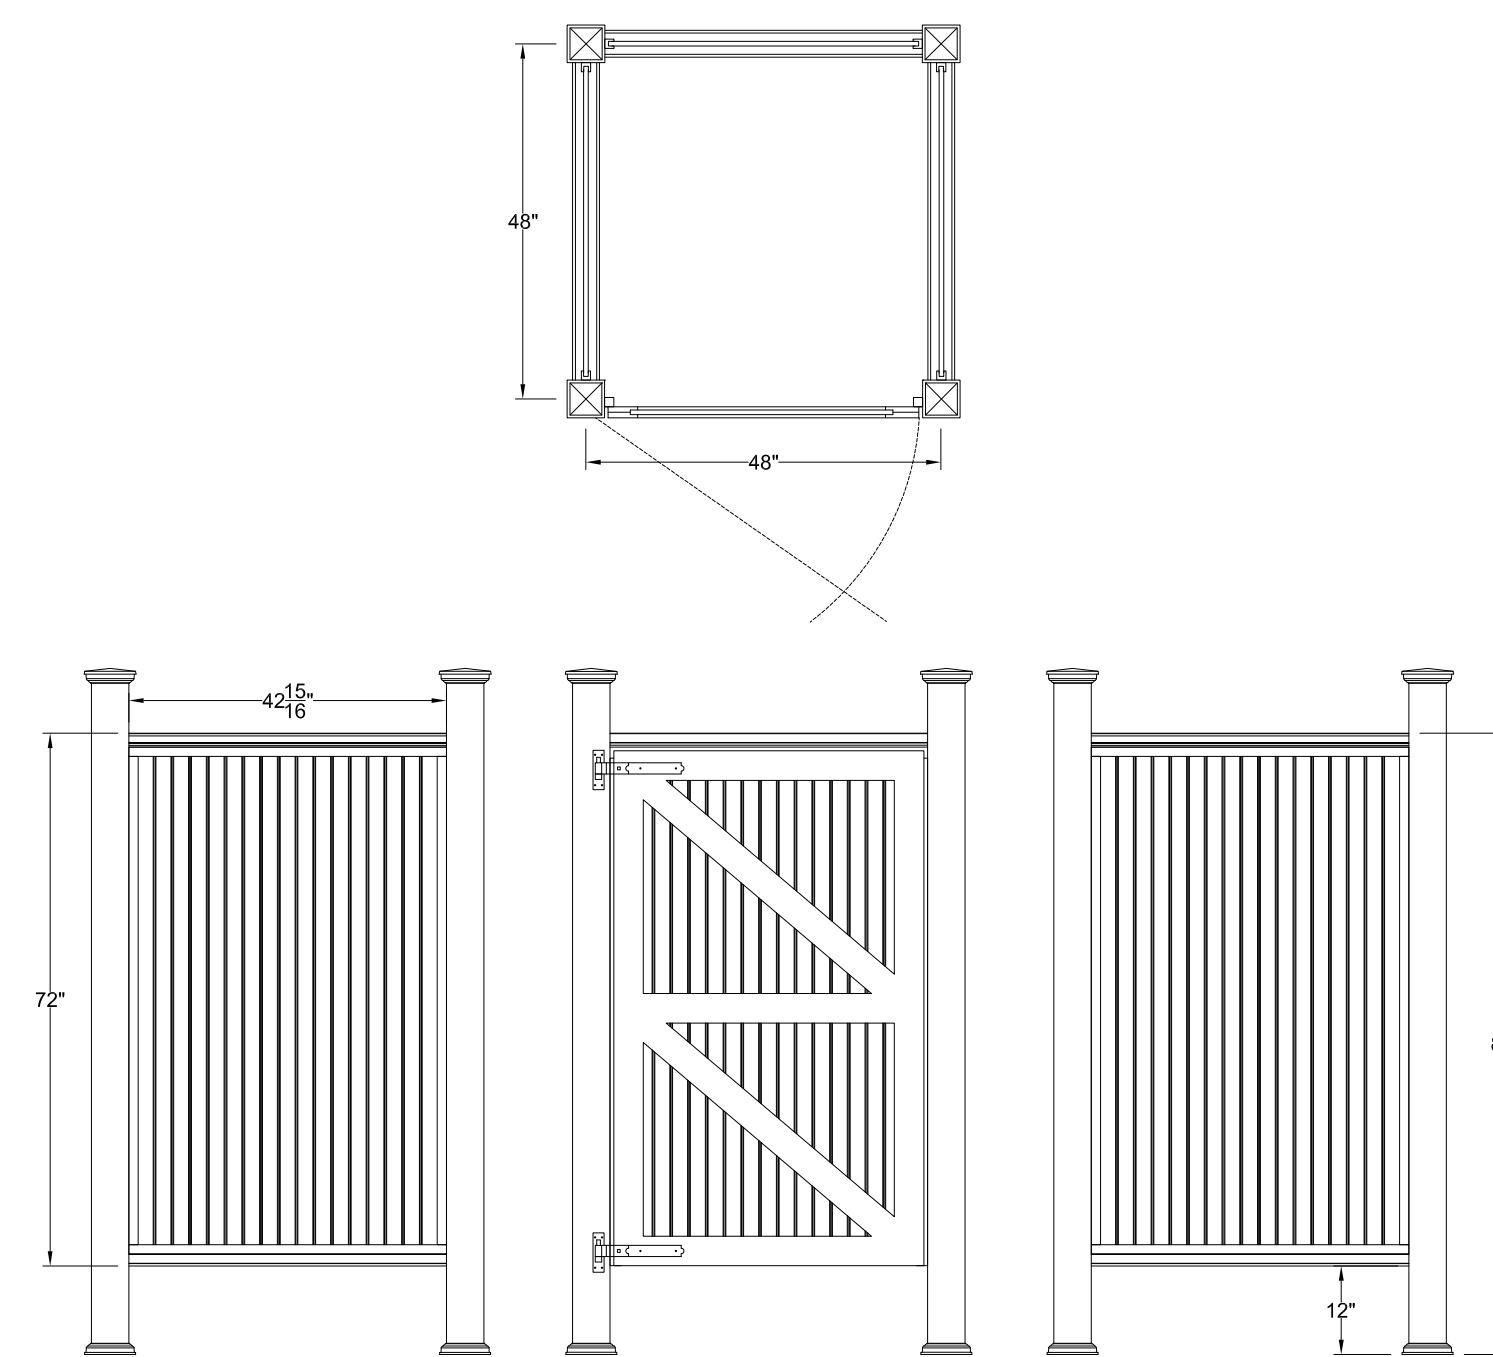

Complete Deluxe Closed Back Shower Enclosure for a 4' x 4' Foot Print - SED-4X4-KIT-CB
Includes Four 5" x 93-5/8" PVC Sleeves with caps/trim rings, 3 Deluxe Shower Panels with assembly hardware, 1 Beaded PVC door with door latch hardware (black hinges, strike & privacy stops), closed back. (Customer supplied 4x4's or INTEX structural mounts required)

A La Carte - Wall Panels & Doors