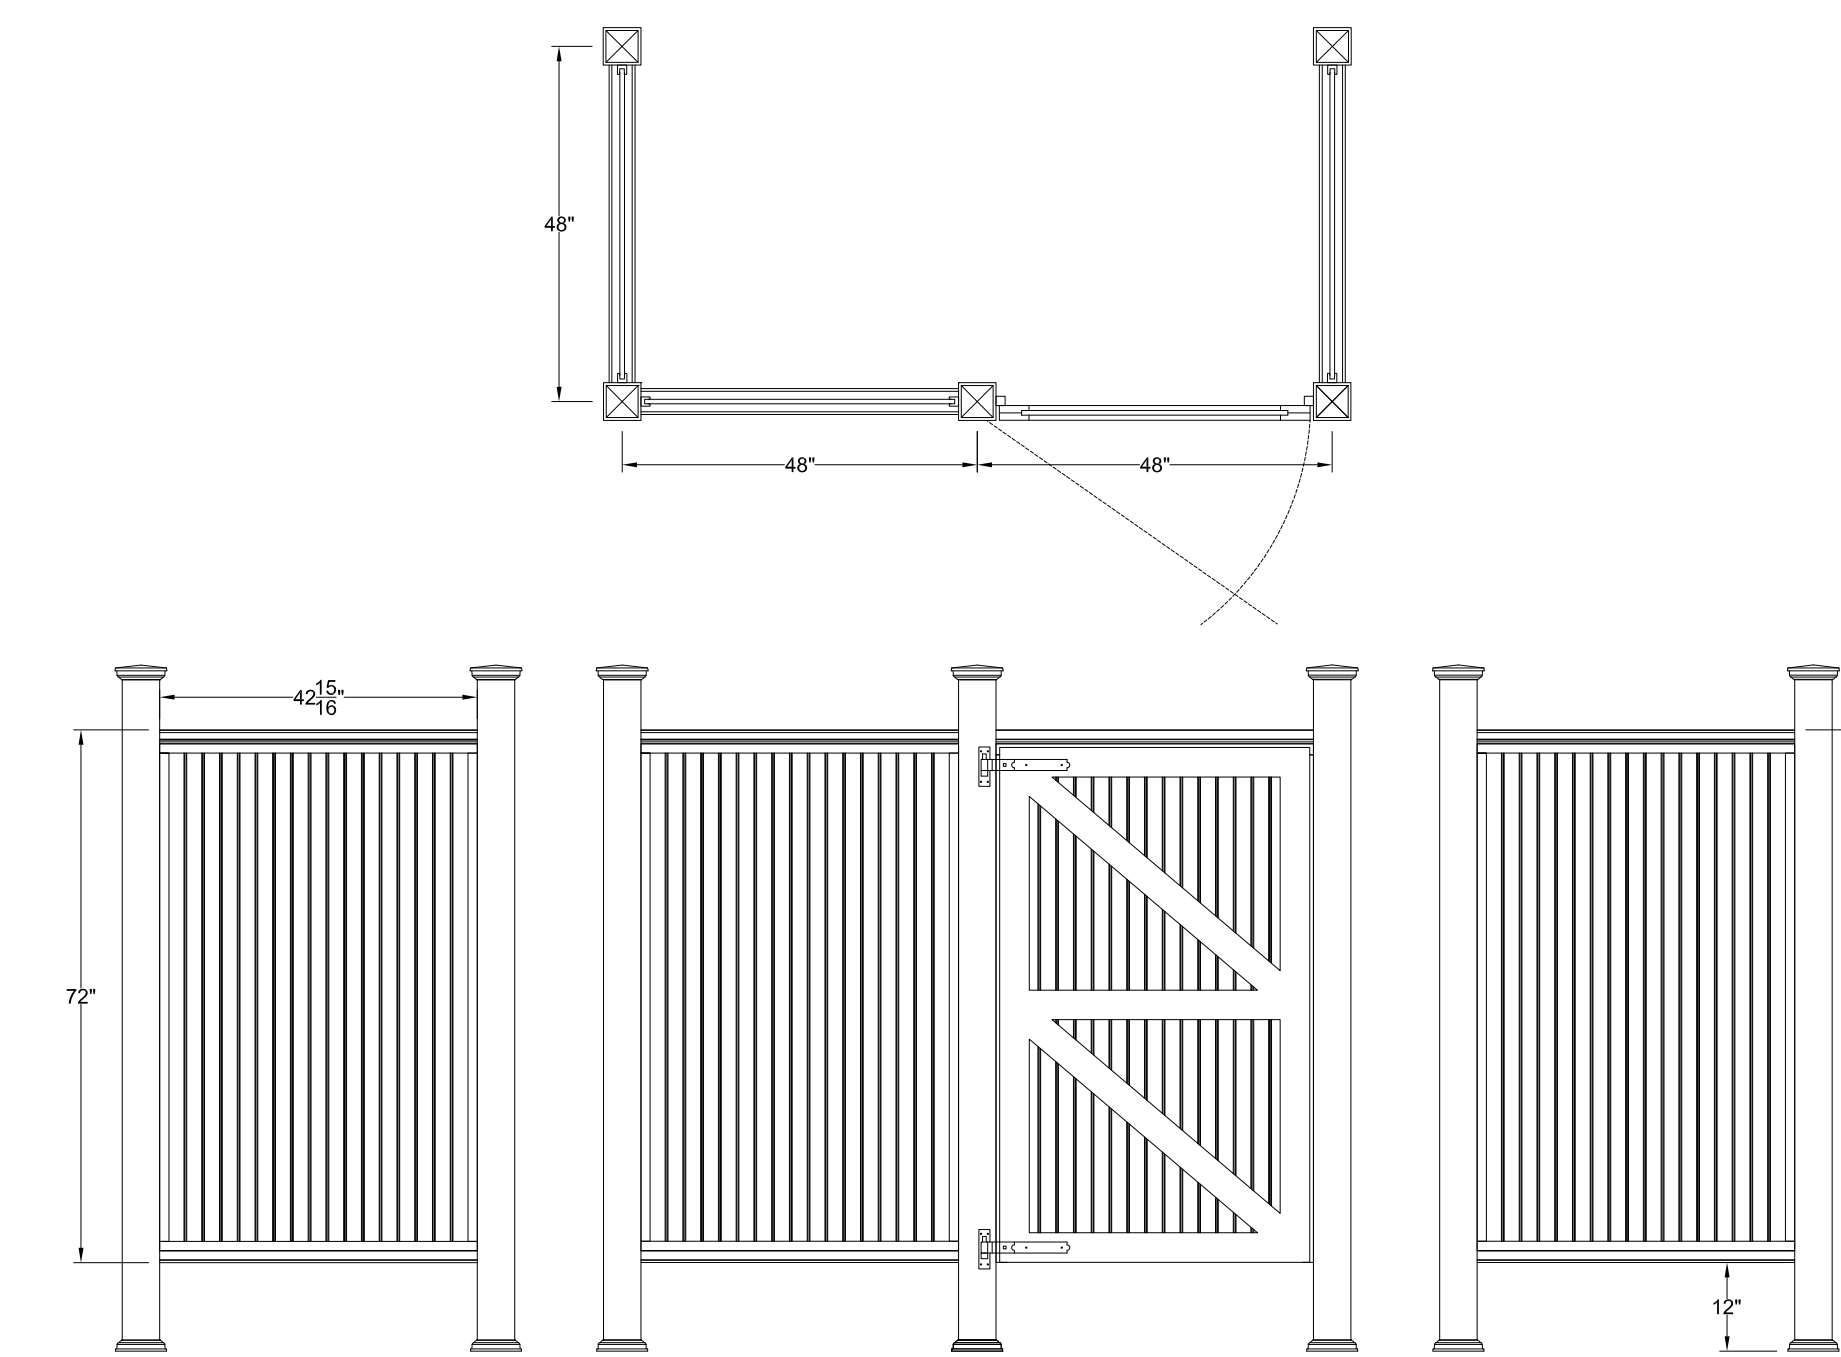

Complete Deluxe Open Back Shower Enclosure for a 4' x 8' Foot Print - SED-4X8-KIT-OB
Includes Five 5" x 93-5/8" PVC Sleeves with caps/trim rings, 3 Deluxe Shower Panels with assembly hardware, 1 Beaded PVC door with door latch hardware (black hinges, strike & privacy stops), closed back. (Customer supplied 4x4's or INTEX structural mounts required)