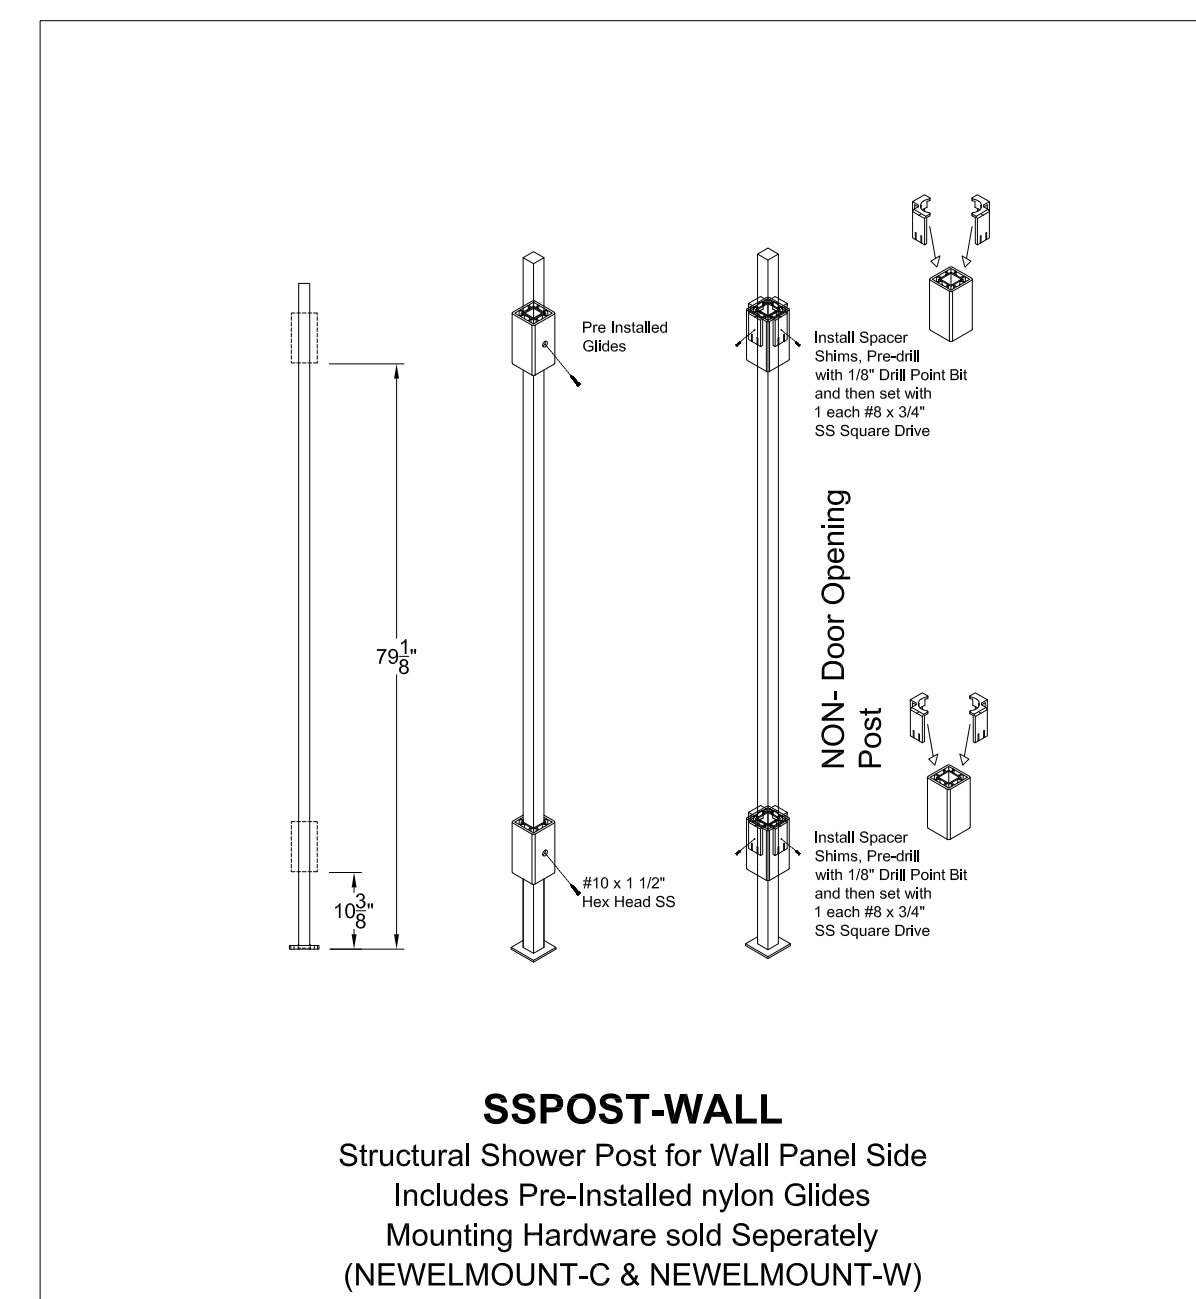

Structural Post